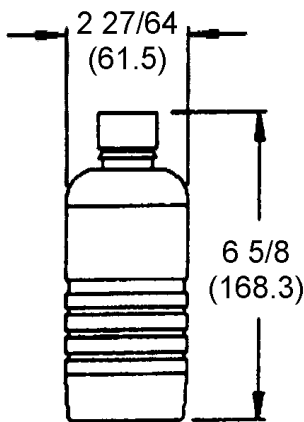

# Technical Bulletin

Bulletin Number: 445 Revision Number: R-01

Release Date: September 28, 1992 Revision Date: September 22, 1999

**SUBJECT:** 12 oz. AVALON SPRING WATER AND NAYA NATURAL SPRING WATER PET BOTTLE SHIMMING AND SETUP.