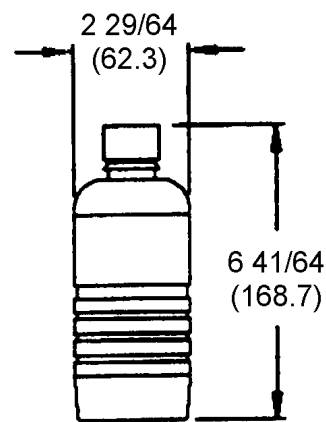

12 oz. AVALON
PET Bottle

MODELS AFFECTED: Models 368, 440, 501T, and 600T

REASON: To provide the shimming and setup for vending the 12 oz. Avalon and Naya PET Bottle.

FOR SHIMMING AND SETUP OF:

- A. DNCB 1- $\frac{1}{4}$ " Deeper Shimless Stack Series 90 Venders See Page 2
- B. DNCB 501T and 600T Venders See Page 3